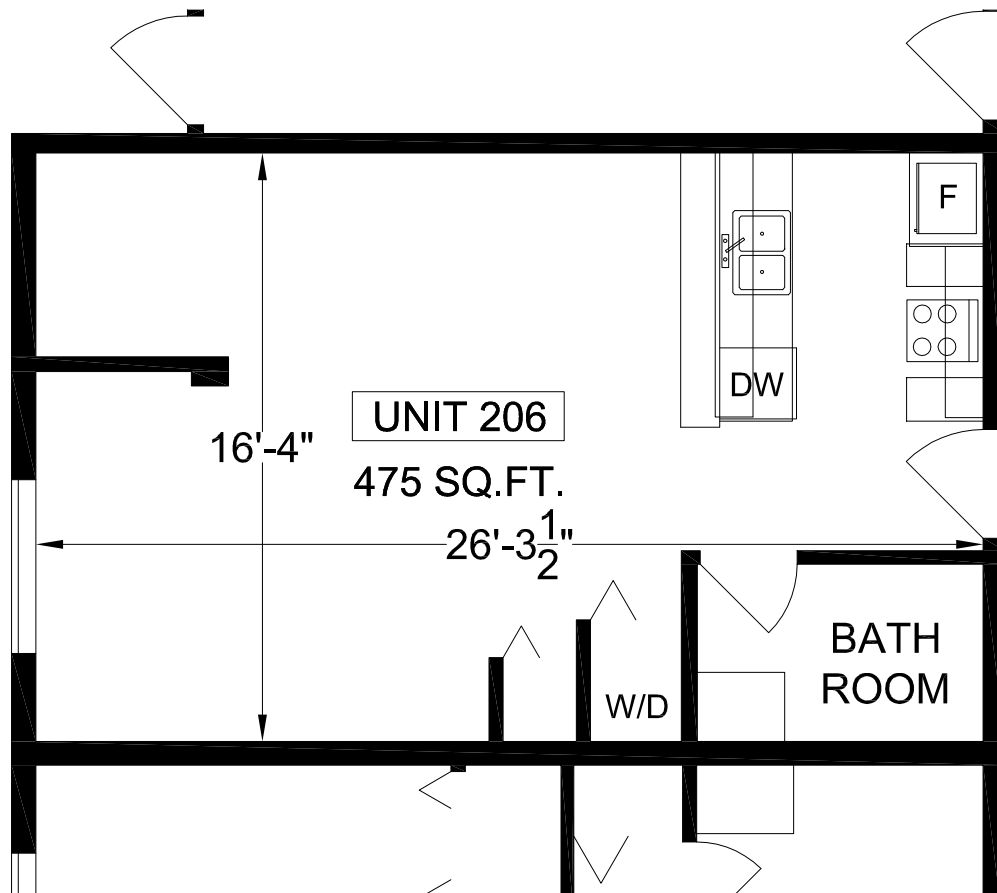

2ND FLOOR  
493 BURNSIDE E. ROAD  
VICTORIA BC

PREPARED FOR  
MIDTOWN MEWS  
WAI WING MEW AND  
CHEW'S T.V. & STEREO LTD.  
493 BURNSIDE RD  
VICTORIA BC

**M**  
EASURE MASTERS  
VANCOUVER ISLAND - COMMERCIAL  
3034 WESTDOWNE ROAD  
VICTORIA BC V8R 5G2  
TEL 250 472 2653 FAX 250 472 2683